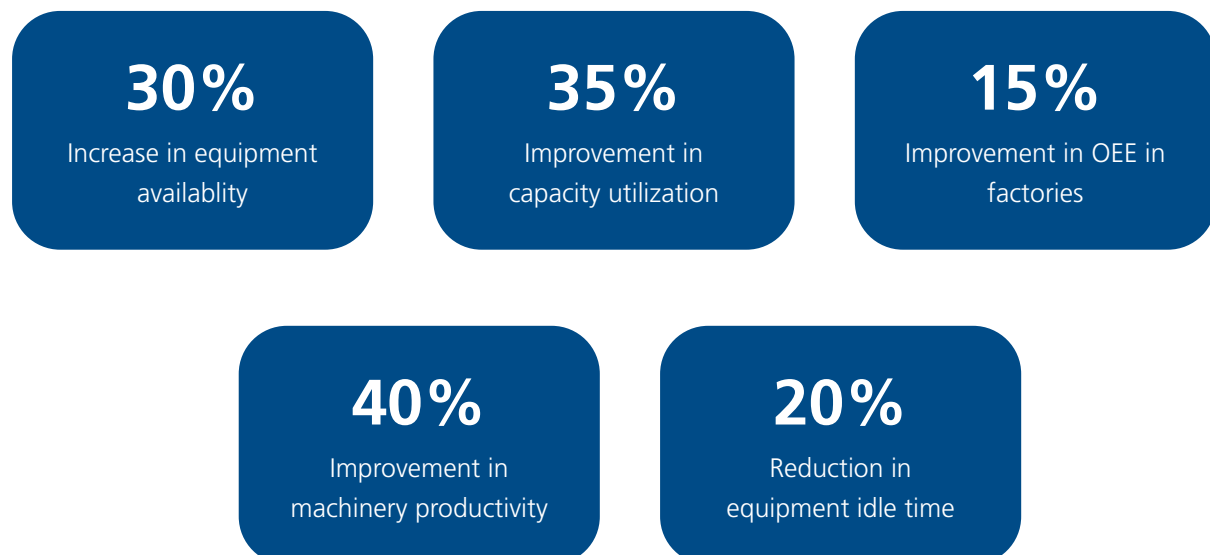

Transform how you manage industrial assets with LTIMindtree's IoT core+ Platform

- Cloud Agnostic.
- Highly Scalable.
- Rest and MQTT Communication.
- Role Level Access Control.

Leverage the power of connected industrial equipment, IoT devices, machines, gateways, tools, sensors and gather high-value data, which is intelligently linked and processed in real-time. Algorithms powered by AI convert this data into insights that can be used for a variety of applications, from equipment performance to perfectly-timed preventive maintenance.

Unimaginable benefits realized over the years