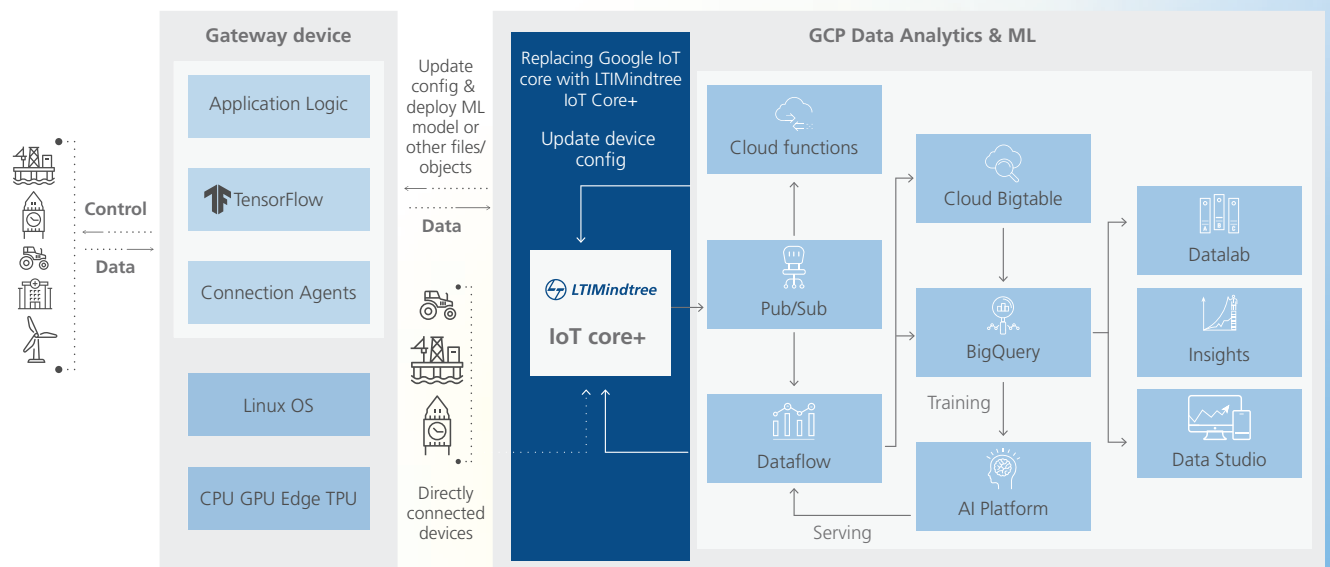

BROCHURE

LTIMindtree IoT Core+

Express Migration solution from
Google IoT Core to LTIMindtree
IoT Core+ Platform

The easiest, fastest and most secure way to migrate your Google IoT core without impacting Google Cloud Services.

Protect your GCP investments.

Seamless integration of GCP services.

Enhanced features.

End-to-end migration ownership.

Transform how you manage industrial assets with LTIMindtree's IoT core+ Platform

- Cloud Agnostic.
- Highly Scalable.
- Rest and MQTT Communication.
- Role Level Access Control.

Leverage the power of connected industrial equipment, IoT devices, machines, gateways, tools, sensors and gather high-value data, which is intelligently linked and processed in real-time. Algorithms powered by AI convert this data into insights that can be used for a variety of applications, from equipment performance to perfectly-timed preventive maintenance.