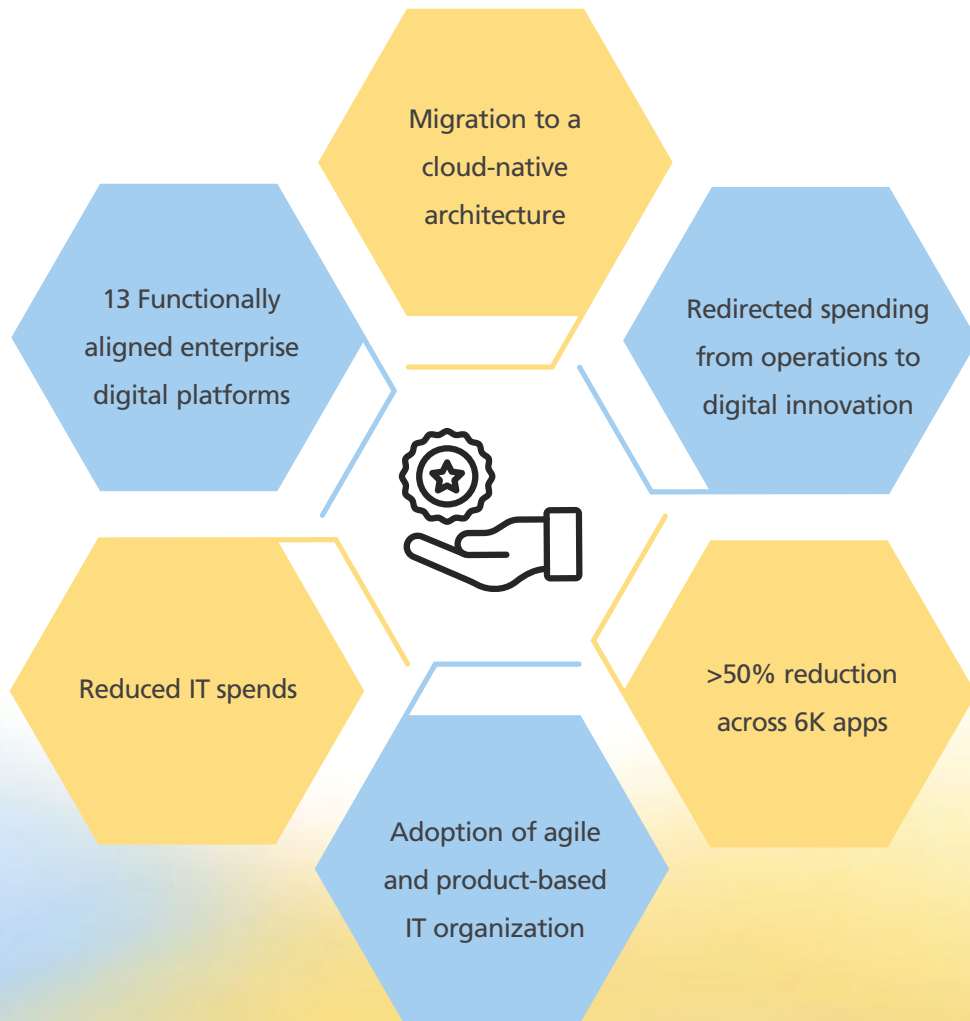

Business Benefits

About LTIMindtree

LTIMindtree is a global technology consulting and digital solutions company that enables enterprises across industries to reimagine business models, accelerate innovation, and maximize growth by harnessing digital technologies. As a digital transformation partner to more than 700 clients, LTIMindtree brings extensive domain and technology expertise to help drive superior competitive differentiation, customer experiences, and business outcomes in a converging world. Powered by 82,000+ talented and entrepreneurial professionals across more than 30 countries, LTIMindtree — a Larsen & Toubro Group company — combines the industry-acclaimed strengths of erstwhile Larsen and Toubro Infotech and Mindtree in solving the most complex business challenges and delivering transformation at scale. For more information, please visit <https://www.ltimindtree.com/>.