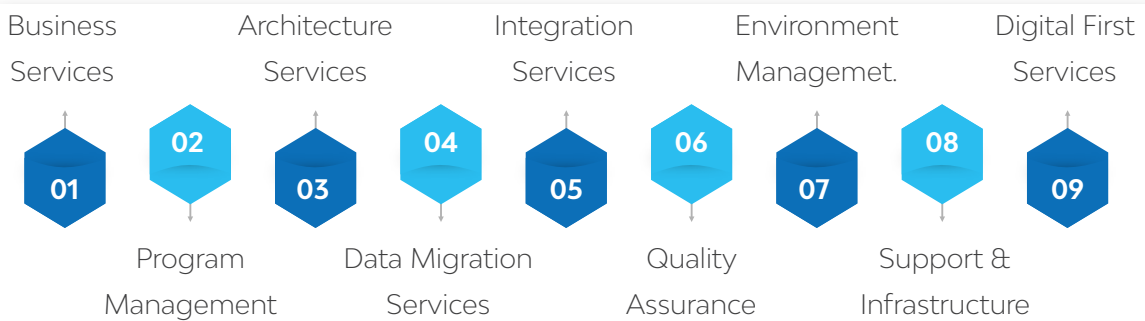

Let's Solve

syncordis
An LTI Company

One Stop Shop for Temenos Core Banking Services

A Larsen & Toubro
Group Company

Global System Integration Services for Temenos Core Banking Suite

One Stop Shop Implementation & Integration Services for **TEMENOS** Core Banking Suite

Bank of the future Digital Services for **TEMENOS** Digital Banking Suite

System Integration Services

System Integration Value Adds

Product Services

Implementation

- New Implementations
- Legacy Replacements

Upgrades & Enhancements

- Version Upgrades
- Enabling New Product Lines

Near shore support model

- Professionals of the Financial Sector
- Near shore support center in Luxembourg

Product domains

Retail Banking

Commercial Banking

Private Banking / Wealth

Catalogue of System Integration Services for Temenos

Business Services

- Business Process Management
- Strategy & Roadmap
- Business Review and Analysis
- Change Management