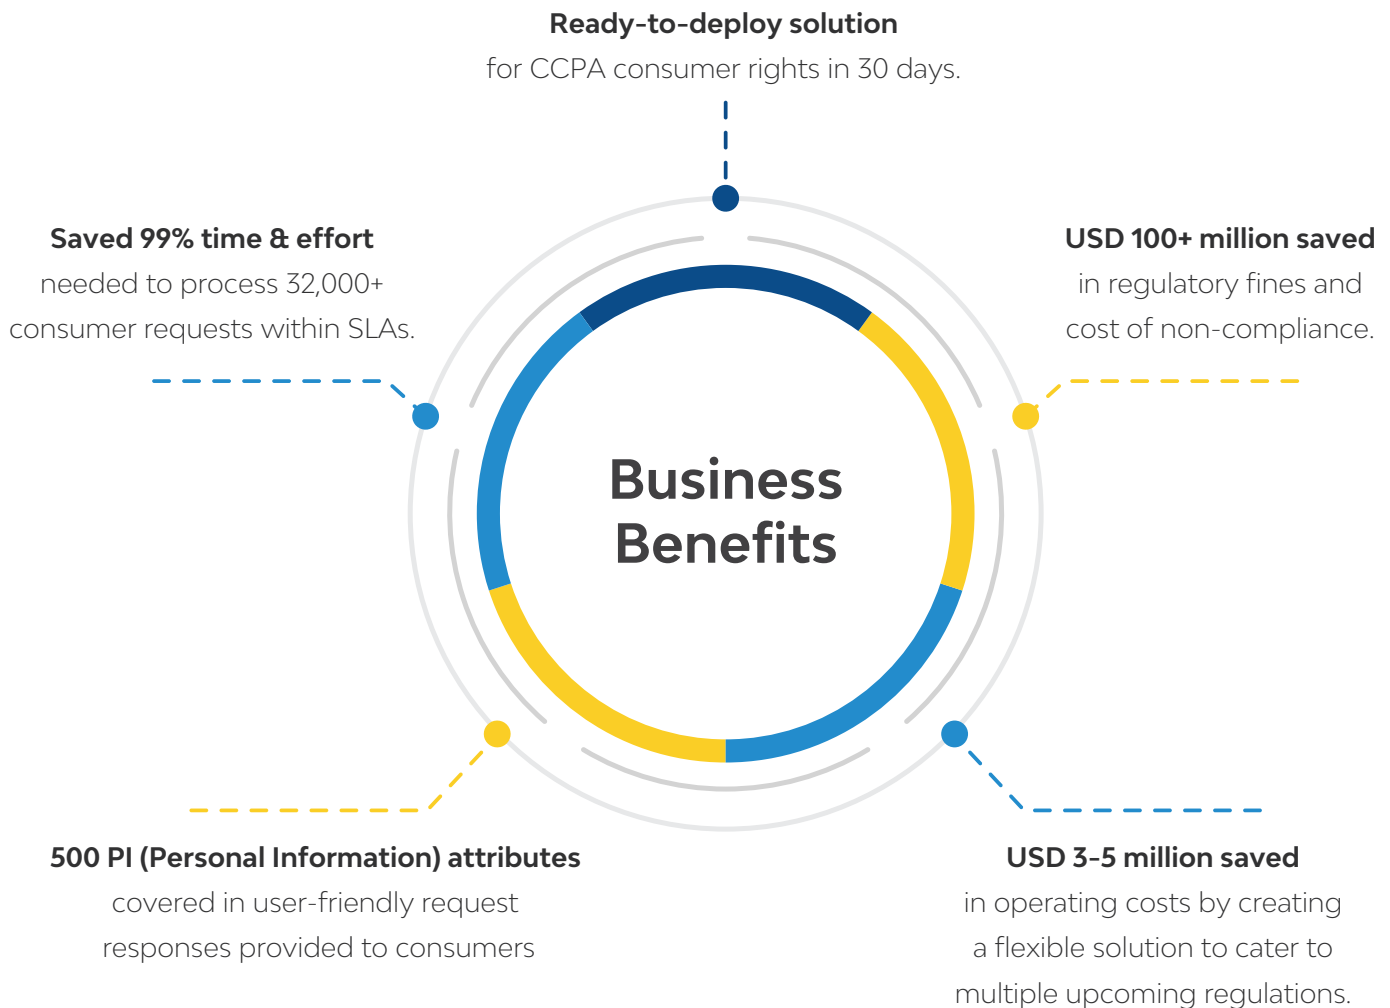

LTIMindtree is a global technology consulting and digital solutions company that enables enterprises across industries to reimagine business models, accelerate innovation, and maximize growth by harnessing digital technologies. As a digital transformation partner to more than 700 clients, LTIMindtree brings extensive domain and technology expertise to help drive superior competitive differentiation, customer experiences, and business outcomes in a converging world. Powered by 84,000+ talented and entrepreneurial professionals across more than 30 countries, LTIMindtree — a Larsen & Toubro Group company — combines the industry-acclaimed strengths of erstwhile Larsen and Toubro Infotech and Mindtree in solving the most complex business challenges and delivering transformation at scale. For more information, please visit www.ltimindtree.com.