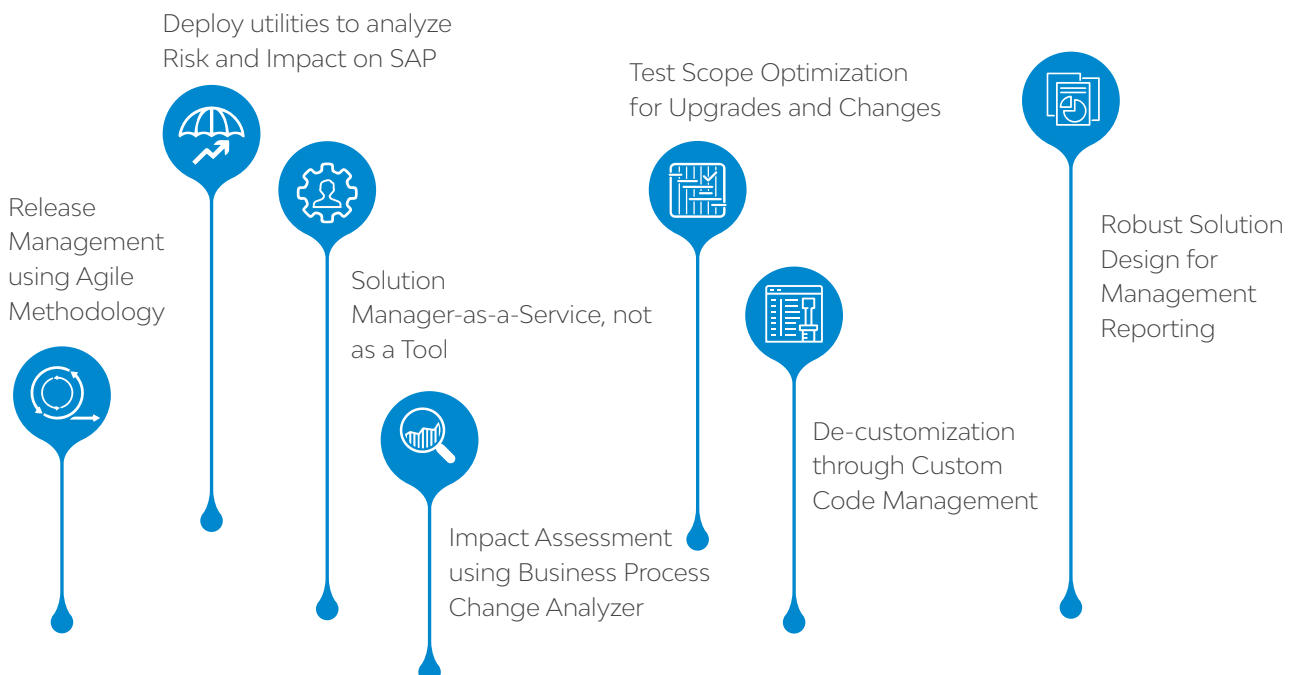

LTIMindtree Solution

We established a COE with **DevOps Model** and One-stop-shop for all ALM needs of the platform. This enabled us to apply best practices across the SAP SolMan services, and 'transform' it into an agile, highly productive, and cost-effective service.