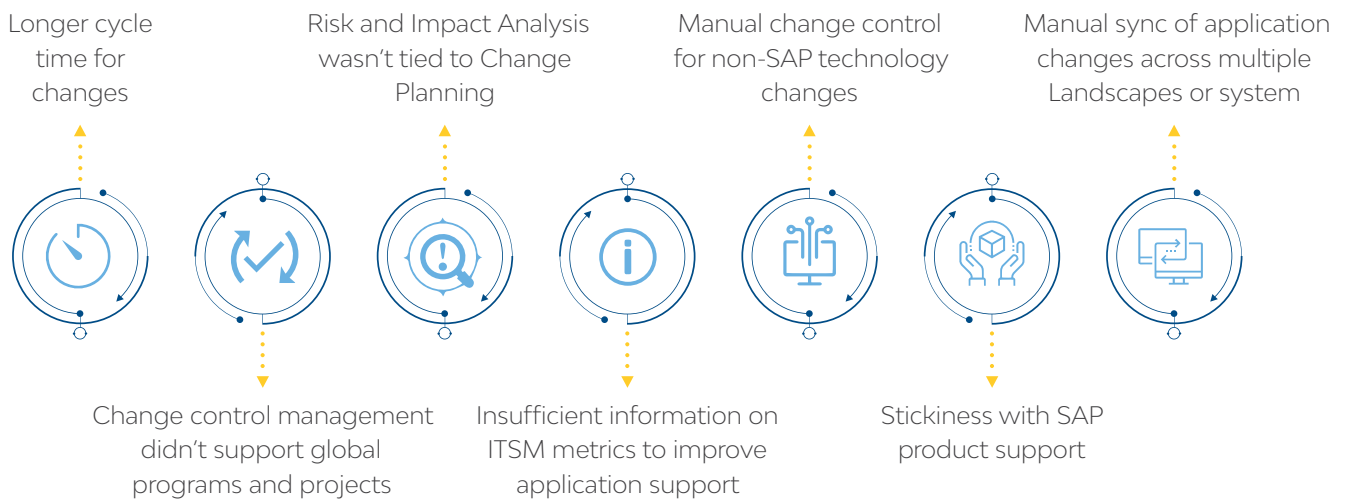

## Case Study

**SAP Solution Manager COE to Improve Application Life Cycle Management Services for SAP Environment, for US-Based Multinational Medical Devices, Pharma, and CPG Manufacturer**

## Challenges

Technical constraints and competency Issues to maintain ERP-applications posed following challenges to the user community, who manages the six phases (requirement, design, build and test, deploy, operate, and optimize) of application life cycle management for IT.