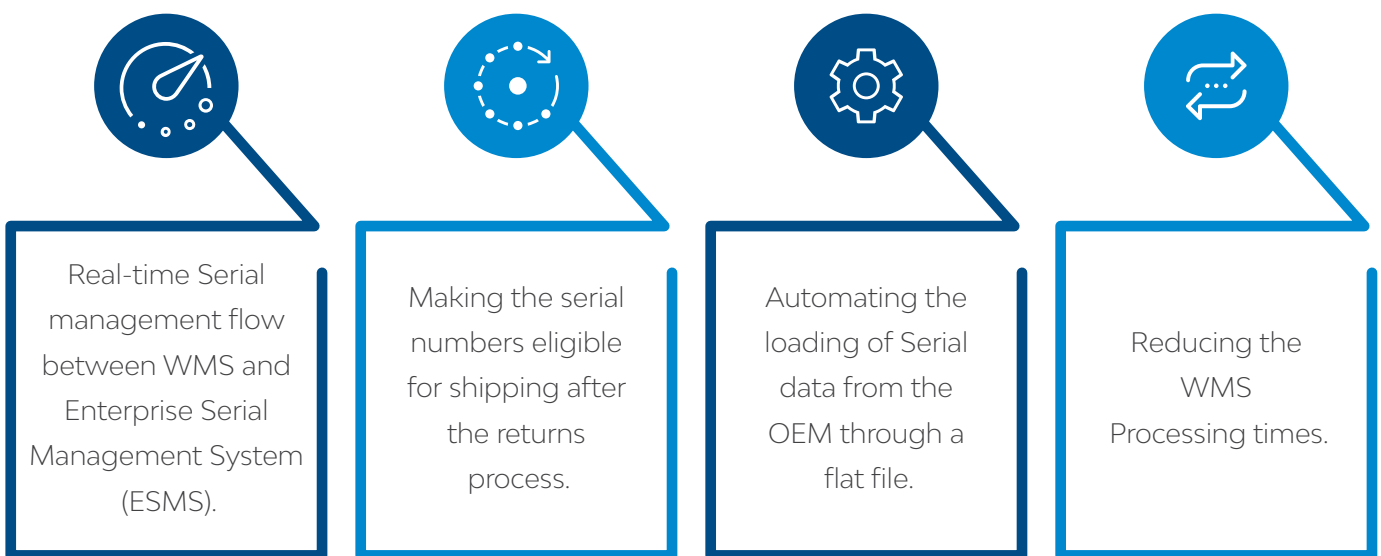

Case Study

Design & Implementation of Serialized Management System for US-based Global Technology Distributor

Client

A Fortune 100 company, which is the world's largest wholesale technology distributor, and a global leader in IT supply-chain and logistics solutions.

Challenges

The client was looking to store the serialized data for the products being handled in the warehouse into a data repository, so as to enable the location-based tracking of actual products. The serial-to-location tracking feature was the major ask with major challenges as below: